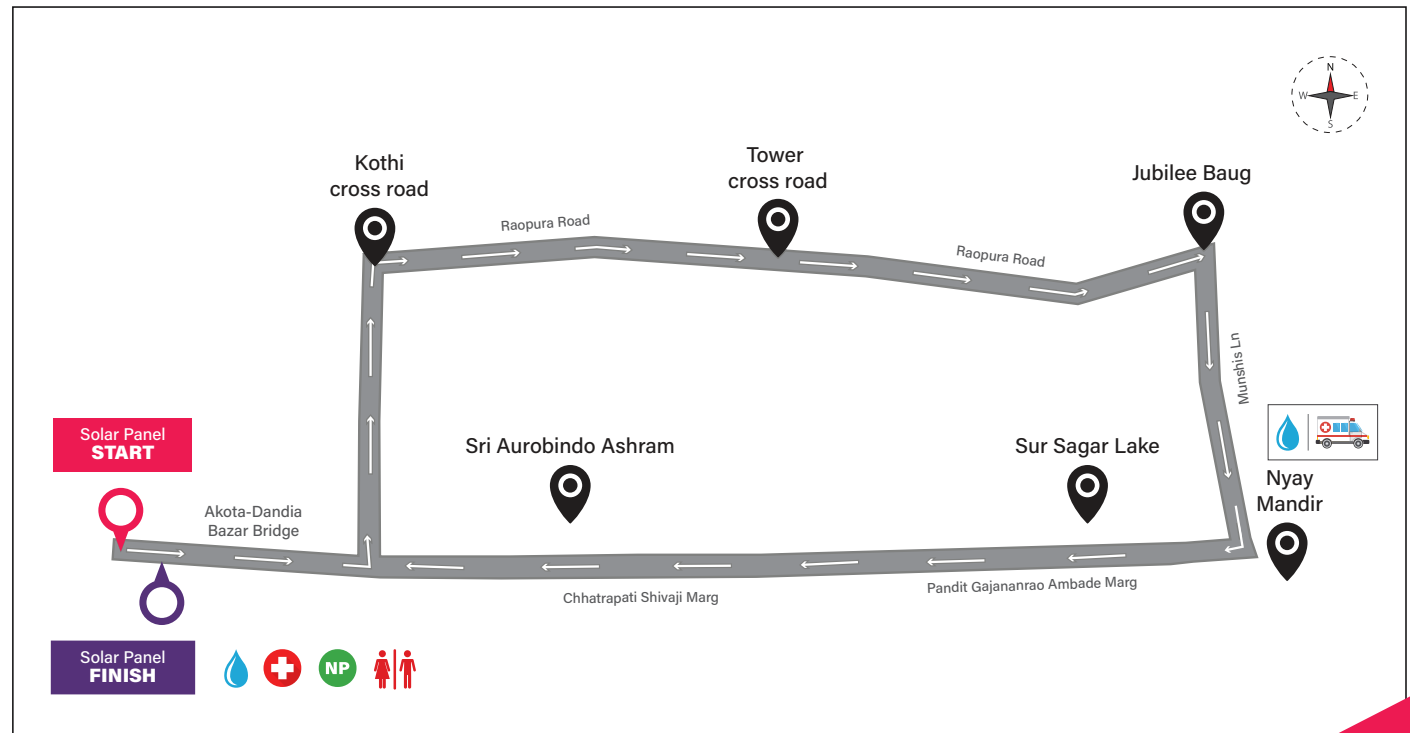

THE RUN & THE ROUTE

SHE Team
મહિલાઓ સાથે | મહિલાઓ માટે

Flag Off Point:

The run will begin at the Akota-Dandia Bazar Bridge, with the route covering key areas of the city, designed to be both safe and scenic; and ends at Akota-Dandia Bazar Bridge, Solar Panel near Navlakhi Ground.

in association with

Ambulance 	Hydro Station
Medical 	Nutrition Point
Toilets 	